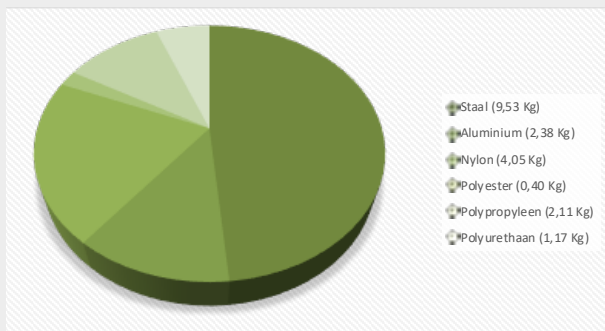

Afmetingen en gewicht // Measurements and weight

Zithoogte Seat height	Zittingbreedte Seat width	Zitdiepte Seat depth	Rugbreedte Back width	Totale hoogte Total height	Totale diepte Total depth
455-585 mm	475 mm	450-510 mm	440 mm	960-1090 mm	565-625 mm

Gewicht // Weight: 19,6 KG   Maximale belastbaarheid // Weight Limits: 125 KG

Garantie & Service // Warranty & Service

> 10 jaar garantie // 10 years warranty

> Onderhoudsvriendelijk vanwege eenvoudige uitwisseling van onderdelen

Low maintenance due to effortless exchange of parts

> 10 jaar naleverbaarheid van onderdelen

10 years deliverability of parts

> Landelijke service

Nationwide service

Mileu & materialen // Environment & materials

Kenmerken // Characteristics

> Schuim FCKW-vrij

Foam FCKW-free

> PAK-vrij

PAK-free

> Stoffen niet verlijmd

Textiles not glued

> Gebruik van emissie-arme materialen

Use of low-emission materials

> ISO 14001

ISO 14001

Materiaal Material	Waarvan gerecycled Which recycled	Recyclebaar Recyclable
Staal // Steel	50%	100%
Aluminium	100%	100%
Nylon	100%	100%
Polyester	0%	100%
Polypropyleen	0%	100%
Polyurethanes	0%	0%
Hout // Wood	0%	100%

Aandeel Materiaal // Material contents

Recycle percentages

Gemiddeld percentage gerecycled materiaal in product: c.a. 67%. Recyclebaar: c.a. 98%

Recycling percentages

Average recycled material in this product: approx. 67%. Recyclable: approx 98%